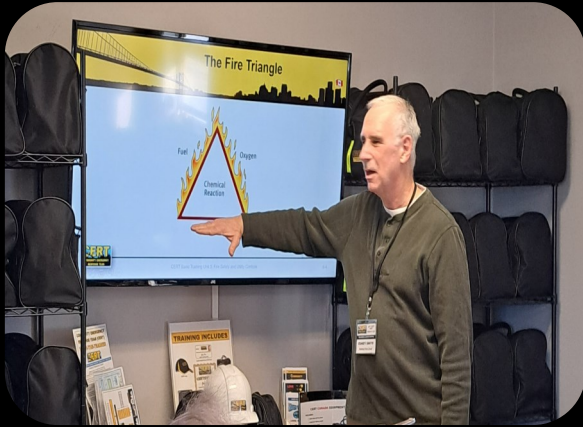

CERT SUMMIT PHOTOS

Anything can happen...

A disaster is a calamitous event, that occurs suddenly causing injury, loss of life, damage, and hardship. Large scale disasters generate a need for a large number of volunteers with a variety of skills, abilities, expertise, and training. Everyone has a role in preparing for emergencies. Preparedness starts with individuals. Each member of the public, from individuals to communities, has a role to play.

COMMUNITY EMERGENCY RESPONSE TEAM (CERT) basic training provides individuals with the skills and knowledge to respond to their family and community's immediate needs in the aftermath of a disaster. When emergency services are over-whelmed, CERT trained members work together to reduce injuries and loss of life and protect property. Community preparedness enhances the ability of individuals and neighbourhoods to minimize their emergency needs and to manage their existing resources until professional assistance becomes available.

"When disaster strikes, civil society is always first in line to offer a hand up to support Albertans through any emergency. This funding will help further enhance the capacity of civil society to provide immediate disaster assistance and bridge the critical gap between the time of disaster and the arrival of emergency services. I am pleased Bridges of Love will be using this funding to share resources and training with organizations across Alberta."

Jason Luan, Former Minister of Community and Social Services

Safety First...

Safety for CERT members is always a priority. Members are required to have their CERT Kit maintained, ready for a quick response.